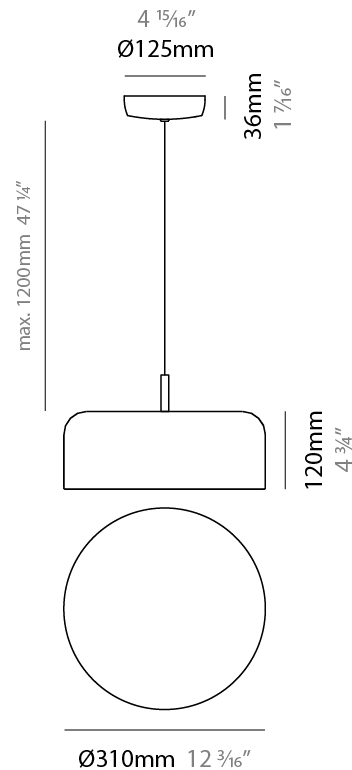

PROJECT	_____
TYPE	_____
SPECIFIER	_____
QUANTITY	_____
DATE	_____

POT SUSPENSION

D111025-

base number   Finish
Options

1. To build a product code in our configurator select the specify button on the base model # product page
2. To build a manual product code on this datasheet choose from the options listed below in blue font and add the suffix to the base model #

GENERAL

Series: Pot _____
Partner: Ole _____
Division: Design _____
Installation: Suspension _____
Product Type: Pendant _____
Mounting Location: Ceiling _____
Light Distribution: Direct _____

PHYSICAL

Shape: Dome _____
Diameter (mm): 310 _____
Diameter (in): 12 ³/₁₆ _____
Height (mm): 120 _____
Height (in): 4 ³/₄ _____
Max. Overall Height (mm): 1320 _____
Max. Overall Height (in): 51 ¹⁵/₁₆ _____
Weight (kg): 1.2 _____
Weight (lbs): 2.6 _____
Diffuser: Acrylic - Satin _____
[Fixture Finish: WHI / BLK / SND / OLV / TER](#) _____
Fixture Material: Metal _____
Cable Details: 1200mm Cable _____

ELECTRICAL

Number of Lamps: 2 _____
Lamp Type: LED Retrofit _____
Lamp Shape: A19 _____
Bulb Included: Bulb Not Included _____
Max. Wattage Per Lamp (W): 5 _____
Lamp Base: E26 _____
Input Voltage (V): 120 _____
Upon Request: 277Vac / GU24 _____

LED

OPTICAL

RATINGS AND CERTIFICATIONS

Certified By: Certified for North American Standards _____
IP rating: IP20 _____